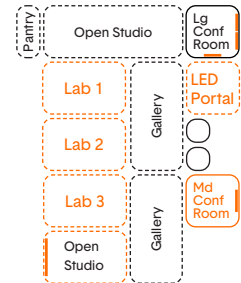

Host events with breakout spaces, immersive content, and catering.

Options

The **Open Lab** is a large, divisible, and flexible space. It has three bays which can be utilized separately or combined. The medium conference room is a **Test Chamber** that is suitable for demo and testing requiring acoustical separation (or secrecy). The **Digital Canvases** are an LED portal, blended-projection surface, and multi-screen collaboration system which can be addressed independently or together and linked to color-changing lighting for impactful takeover moments.

Features

Bolstered by our close industry connections, TAD's Lab combines the elements of a blackbox theater, production studio, and development workshop.

-  Divide/Combine Space
-  Freight Access from the Street
-  Floor and Ceiling Mounting Grid
-  120V & 240V Power Pulleys
-  Partitioned WiFi
-  Rolling Workbenches & Tool Boxes
-  Variable RGB Lighting & Zoned Audio
-  Conference & Presentation Spaces
-  Immersive Digital Canvases
-  TAD.monitor