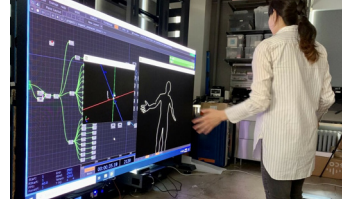

Mock Ups

Conduct POCs or build prototypes to ensure the design meets your requirements.